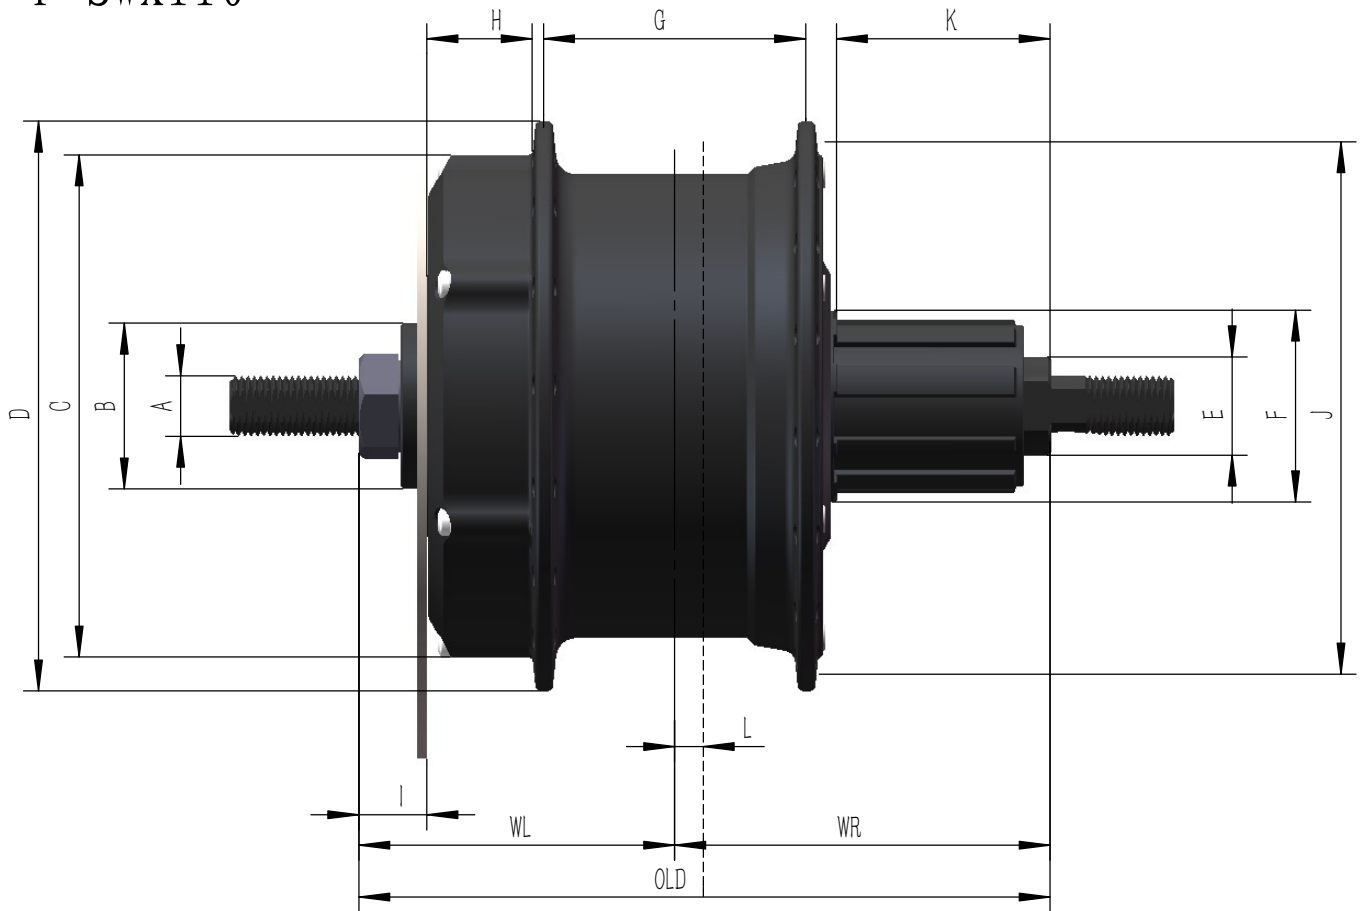

P-SWX110

A	2-M12X1.25-6g
B	∅ 33mm
C	∅ 99.6mm
D	∅ 113mm
E	∅ 19.5mm
F	∅ 38mm
G	52mm
H	20.87mm
I	13.5mm
J	∅ 104mm
K	40.5mm
L	4.85mm
WL	62.65mm
WR	72.35mm
OLD	135 ± 2mm